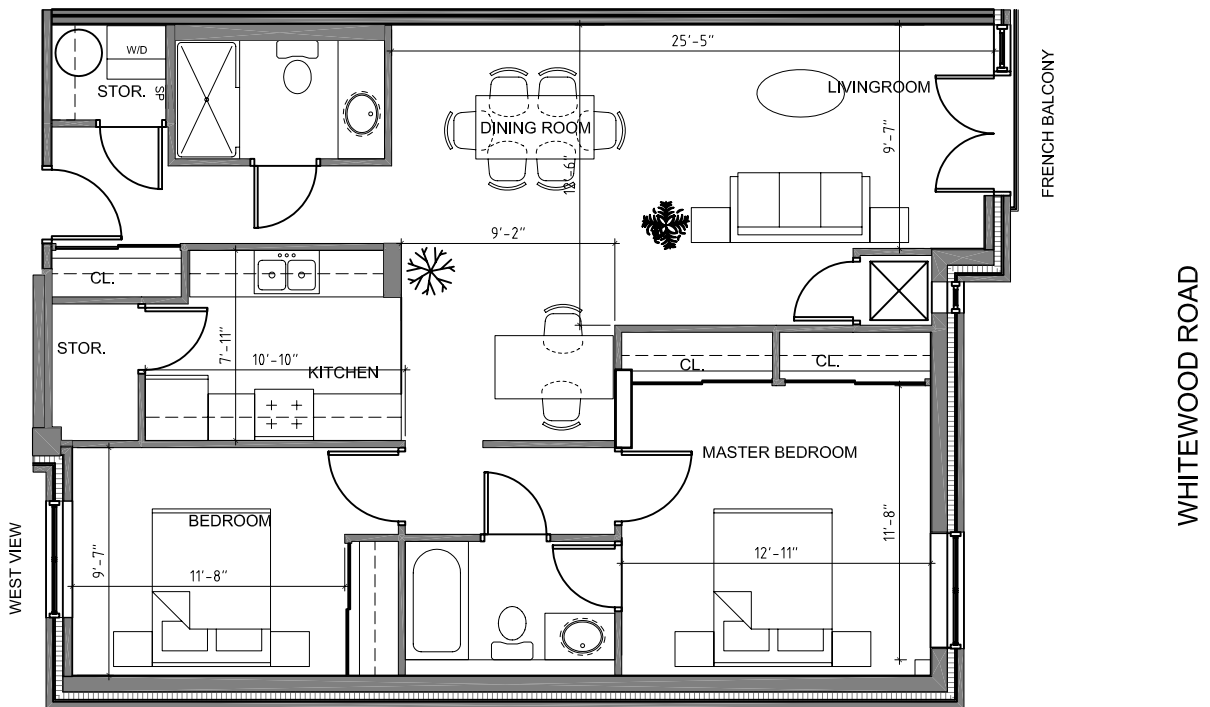

2ND FLOOR

UNIT 206 approx 1,127sq.ft

MORE DETAILS AND DIMENSIONS ARE AVAILABLE – JUST ASK
CONCEPT ONLY, SIZES AND SPECIFICATIONS SUBJECT TO CHANGE. NOT TO EXACT SCALE.
FURNITURE IS ARTIST'S IMPRESSION

JULY.2005